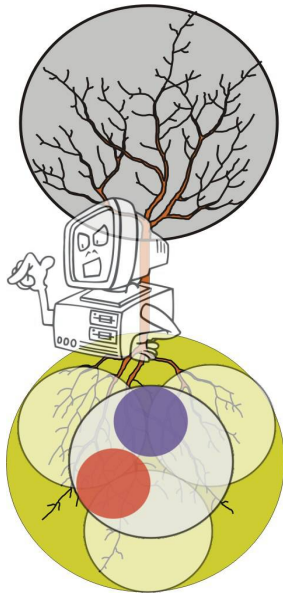

Adam, after the fall.

In the Garden of Eden, God breathed on Adam & Eve “the breath of LIVES” and they became living beings with the Life of God dwelling in their spirits (Gold Dot). When they declared their independence from God by eating of the tree of knowledge of Good & Evil, Satan entered into their spirits (Red Dot) and God removed His Life from them; they become spiritually dead. Every person born since then is born spiritually dead.

After the Resurrection, Jesus breathed on His disciples and commanded them to receive the Holy Spirit. This “born again” experience again placed God’s Spirit (Gold Dot) into Man’s spirit . Satan (Red Dot) was not removed at this time and remains until removed.

The Adam Card

www.BeingChanged.com

(978 685-7844)