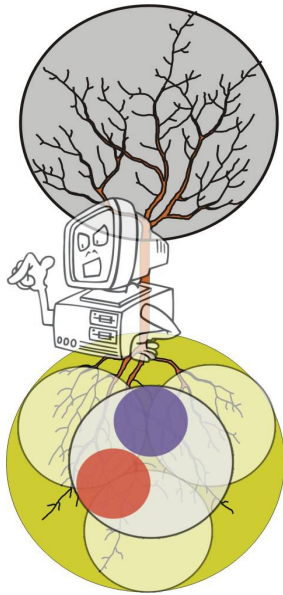

Adam's Body

Adam's Soul

-Hypothalamus-Soul/Body Connection

Adam's Spirit at Creation

Mankind's Spirit after the Fall

Mankind's Spirit Born Again

Legend: M=Mind, W=Will, E=Emotions, C=Conscience, G=God, S=Satan

Adam, after the fall.

In the Garden of Eden, God breathed on Adam & Eve “the breath of LIVES” and they became living beings with the Life of God dwelling in their spirits (Gold Dot). When they declared their independence from God by eating of the tree of knowledge of Good & Evil, Satan entered into their spirits (Red Dot) and God removed His Life from them; they become spiritually dead. Every person born since then is born spiritually dead.

After the Resurrection, Jesus breathed on His disciples and commanded them to receive the Holy Spirit. This “born again” experience again placed God’s Spirit (Gold Dot) into Man’s spirit . Satan (Red Dot) was not removed at this time and remains until removed.